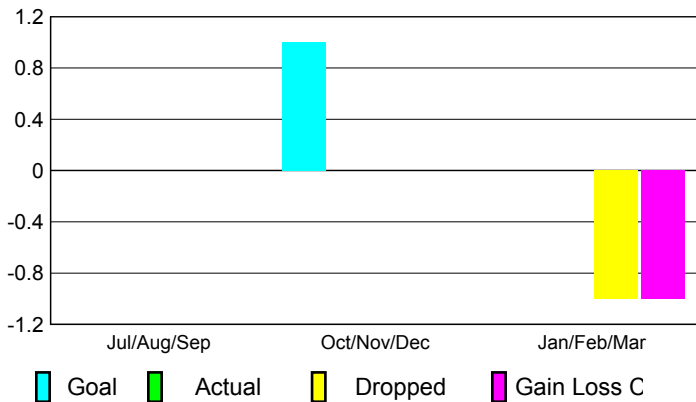

2009-2010 GMT Quarterly Report for District (or Undistricted) **District 201C2**

GMT: **Anthony 'Tony' J Benbow**

Location: **AUSTRALIA**

GMT CA: **7**

CLUBS

Club Results
2009-2010

Clubs
2008-2009

Month	New Club Goal	Actual New Clubs	Actual Dropped Clubs	Gain/Loss of Clubs	Gain/Loss of Clubs
Jul/Aug/Sep	0	0	0	0	0
Oct/Nov/Dec	1	0	0	0	0
Jan/Feb/Mar	0	0	-1	-1	0
Totals	1	0	-1	-1	0

Club Results 2009-2010

Goal, New, Dropped, Gain/Loss

Comparison of Club Gain/Loss

Current Year Compared to the Previous Year

YTD Status Quo Clubs 2009-2010

Status Quo Clubs Compared to Status Quo Members

MEMBERSHIP