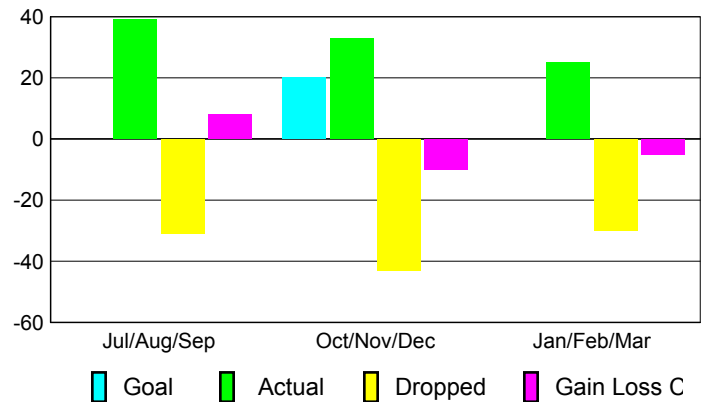

Membership Results 2009-2010

Goal, New, Dropped, Gain/Loss

Comparison of Membership Gain/Loss

Current Year Compared to the Previous Year