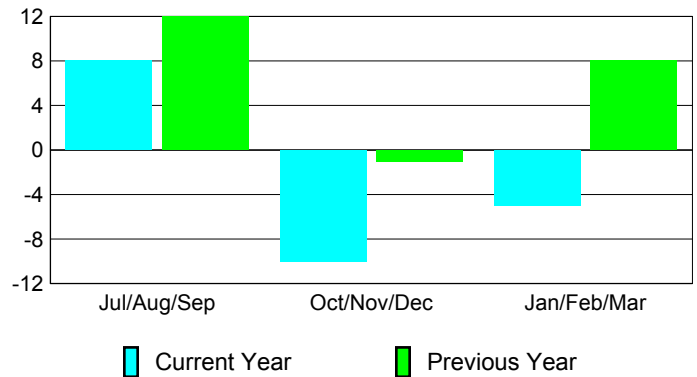

Gender Comparison 2009-2010

Male

Female